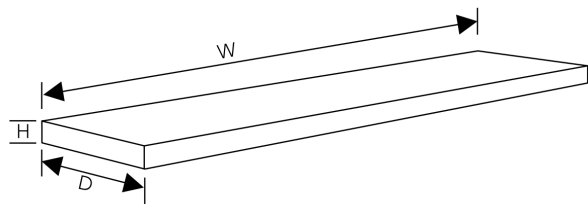

### FEATURES

- Premium 304 Grade Stainless Steel
- Equipped with SoundDefy™ noise concealing technology
- Concealed hardware included for a seamless installation
- Double walled stainless steel construction ensures no screws are visible after installation

Model	Y-110-P
Product	Floating Shelf
Size	30"(W) x 6"(D) x 1 1/4"(H)
Slope	-
Hardware	Included, Concealed

FINISHES	Polished (-P)	Brushed Bronze (-BBRZ)	Light Beige (-LTBGE)
	Brushed (-B)	Antique Brass (-ABRS)	Grey (-GRAY)
	Brushed Gold (-BGLD)	Antique Copper (-ACOP)	Beige (-BEIGE)
	Matte Black (-BLK)	Matte White (-WHT)	Polished Gold (-PGLD)
	Oil Rubbed Bronze (-ORB)	Brushed Black (-BRBLK)	Polished Rose Gold (-PRGD)
	Brushed Brass (-BBRS)	Brushed Rose Gold (-BRGD)	